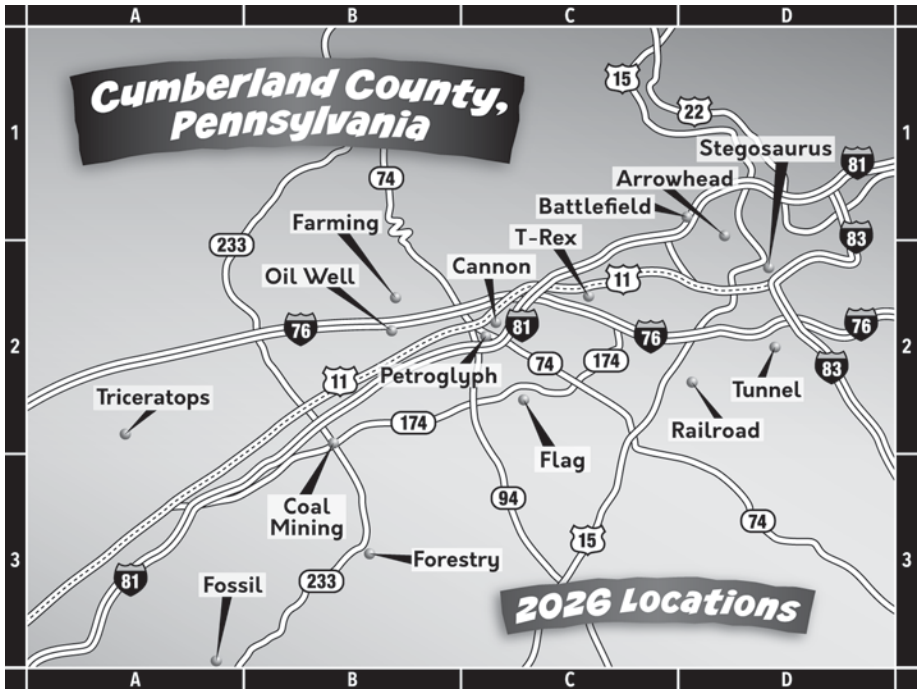

SITE MARKER LOCATIONS

PG.	SITE MARKER	PARK LOCATION	MAP
3	Arrowhead	Adams-Ricci Park	D1
4	Battlefield	Hampden Township Veteran's Park	D1
5	Cannon	Biddle Mission Park	C2
6	Coal Mining	Centerville Community Park	B2
7	Farming	Opossum Lake	B2
8	Flag	Spring Meadows Township Park	C2
9	Forestry	Pine Grove Furnace State Park	B3
10	Fossil	Michaux State Forest	A3
11	Oil Well	West Pennsboro Township Park	B2
12	Petroglyph	Seven Gables Park	C2
13	Railroad	Simpson Park	D2
14	Stegosaurus	Negley Park	D2
15	T-Rex	Potteiger Park	C2
16	Triceratops	Hopewell Township Park	A2
17	Tunnel	Roof Park	D2

Driving directions to parks can be found on pages 18 and 19.